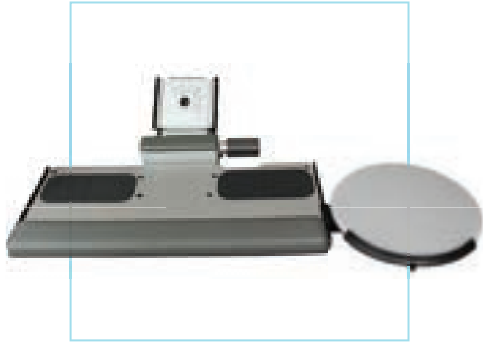

# Ergonomic Accessories

Trackless Keyboard/Mouse Platform

Keyboard/Mouse Platform

Height-Adjustable Laptop Stand

**Shift™** Height-Adjustable Footrest

**Ergo-Comfort®** Footrest - 5"

**Ergo-Comfort®** Footrest - 8"