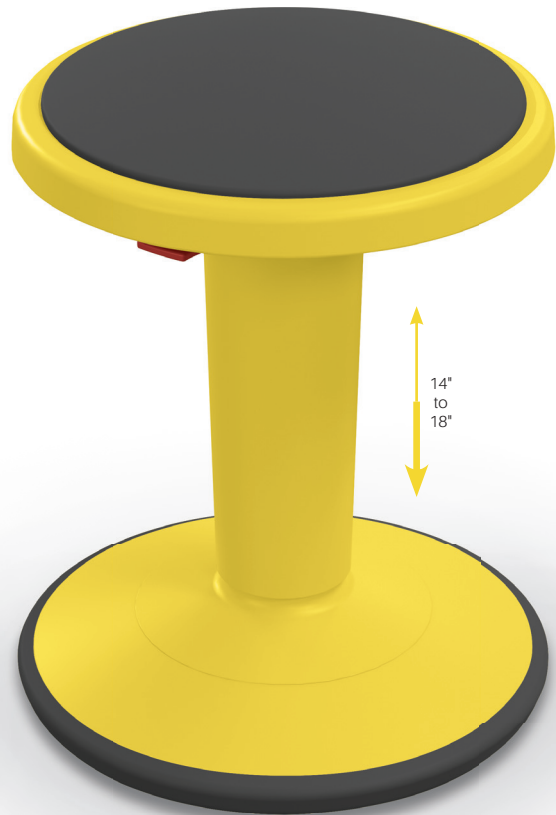

Hierarchy Grow Stool

Height Adjustable Wobble Stool

MOORECO™

Color Options:

HRED - Red

HORG - Orange

HYLW - Yellow

HGRN - Green

HBLU - Blue

HNKY - Navy

HBLK - Black

HGRY - Cool Gray

Hierarchy Grow Stool

- Adjustable and colorful stool will add fun and function to any environment. Colors coordinate with our line of Hierarchy products.
- Wobble action encourages micromovement to help bleed off excess energy. Helps promote improved upright posture and increased focus while working.
- Available in two sizes and eight colors. Short stool is height adjustable from 14" to 18", and tall stool adjusts from 18" to 23" to accommodate a variety of users.
- Comfortable and ergonomic stool made with durable and lightweight plastic.

Part No.	Item	Product Dimensions	Ship Wt.
Hierarchy Grow Stool - Short			
50960-BLACK	Short Stool (Black)	14" - 18"H x 13"W x 13"D	14 lbs
50960-GREY	Short Stool (Gray)	14" - 18"H x 13"W x 13"D	14 lbs
50960-RED	Short Stool (Red)	14" - 18"H x 13"W x 13"D	14 lbs
50960-ORANGE	Short Stool (Orange)	14" - 18"H x 13"W x 13"D	14 lbs
50960-YELLOW	Short Stool (Yellow)	14" - 18"H x 13"W x 13"D	14 lbs
50960-GREEN	Short Stool (Green)	14" - 18"H x 13"W x 13"D	14 lbs
50960-BLUE	Short Stool (Blue)	14" - 18"H x 13"W x 13"D	14 lbs
50960-NAVY	Short Stool (Navy)	14" - 18"H x 13"W x 13"D	14 lbs

Part No.	Item	Product Dimensions	Ship Wt.
Hierarchy Grow Stool - Tall			
50970-BLACK	Tall Stool (Black)	18" - 23"H x 13"W x 13"D	14 lbs
50970-GREY	Tall Stool (Gray)	18" - 23"H x 13"W x 13"D	14 lbs
50970-RED	Tall Stool (Red)	18" - 23"H x 13"W x 13"D	14 lbs
50970-ORANGE	Tall Stool (Orange)	18" - 23"H x 13"W x 13"D	14 lbs
50970-YELLOW	Tall Stool (Yellow)	18" - 23"H x 13"W x 13"D	14 lbs
50970-GREEN	Tall Stool (Green)	18" - 23"H x 13"W x 13"D	14 lbs
50970-BLUE	Tall Stool (Blue)	18" - 23"H x 13"W x 13"D	14 lbs
50970-NAVY	Tall Stool (Navy)	18" - 23"H x 13"W x 13"D	14 lbs