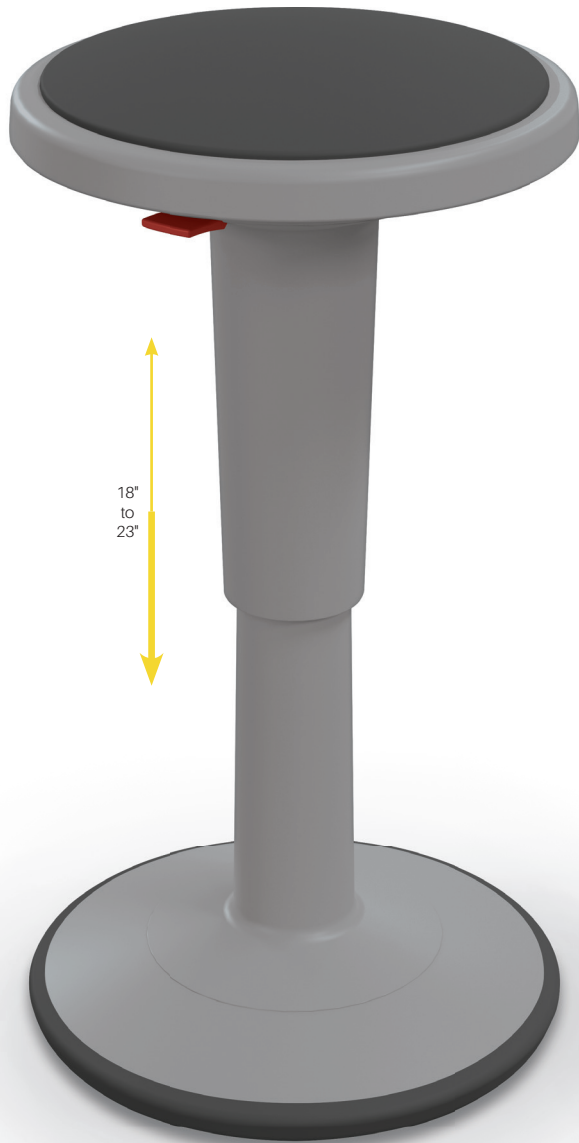

Hierarchy Grow Stool

Height Adjustable Wobble Stool

MOORECO™

Color Options:

HRED - Red

HORG - Orange

HYLW - Yellow

HGRN - Green

HBLU - Blue

HNKY - Navy

HBLK - Black

HGRY - Cool Gray

Hierarchy Grow Stool

- Adjustable and colorful stool will add fun and function to any environment. Colors coordinate with our line of Hierarchy products.
- Wobble action encourages micromovement to help bleed off excess energy. Helps promote improved upright posture and increased focus while working.
- Available in two sizes and eight colors. Short stool is height adjustable from 14" to 18", and tall stool adjusts from 18" to 23" to accommodate a variety of users.
- Comfortable and ergonomic stool made with durable and lightweight plastic.

Part No.	Item	Product Dimensions	Ship Wt.
Hierarchy Grow Stool - Short			
50960-BLACK	Short Stool (Black)	14" - 18"H x 13"W x 13"D	14 lbs
50960-GREY	Short Stool (Gray)	14" - 18"H x 13"W x 13"D	14 lbs
50960-RED	Short Stool (Red)	14" - 18"H x 13"W x 13"D	14 lbs
50960-ORANGE	Short Stool (Orange)	14" - 18"H x 13"W x 13"D	14 lbs
50960-YELLOW	Short Stool (Yellow)	14" - 18"H x 13"W x 13"D	14 lbs
50960-GREEN	Short Stool (Green)	14" - 18"H x 13"W x 13"D	14 lbs
50960-BLUE	Short Stool (Blue)	14" - 18"H x 13"W x 13"D	14 lbs
50960-NAVY	Short Stool (Navy)	14" - 18"H x 13"W x 13"D	14 lbs

Part No.	Item	Product Dimensions	Ship Wt.
Hierarchy Grow Stool - Tall			
50970-BLACK	Tall Stool (Black)	18" - 23"H x 13"W x 13"D	14 lbs
50970-GREY	Tall Stool (Gray)	18" - 23"H x 13"W x 13"D	14 lbs
50970-RED	Tall Stool (Red)	18" - 23"H x 13"W x 13"D	14 lbs
50970-ORANGE	Tall Stool (Orange)	18" - 23"H x 13"W x 13"D	14 lbs
50970-YELLOW	Tall Stool (Yellow)	18" - 23"H x 13"W x 13"D	14 lbs
50970-GREEN	Tall Stool (Green)	18" - 23"H x 13"W x 13"D	14 lbs
50970-BLUE	Tall Stool (Blue)	18" - 23"H x 13"W x 13"D	14 lbs
50970-NAVY	Tall Stool (Navy)	18" - 23"H x 13"W x 13"D	14 lbs