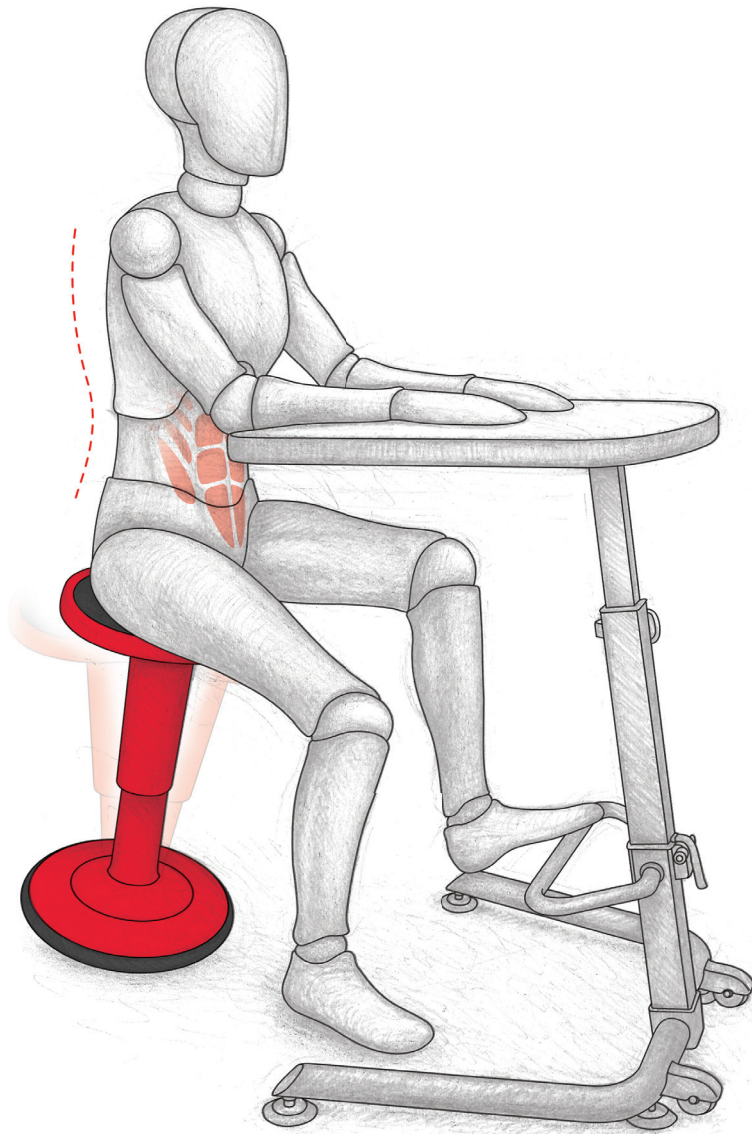

Hierarchy Grow Stool

Height Adjustable Wobble Stool

MOORECO™

Color Options:

HRED - Red

HORG - Orange

HYLW - Yellow

HGRN - Green

HBLU - Blue

HNKY - Navy

HBLK - Black

HGRY - Cool Gray

Hierarchy Grow Stool

- Adjustable and colorful stool will add fun and function to any environment. Colors coordinate with our line of Hierarchy products.
- Wobble action encourages micromovement to help bleed off excess energy. Helps promote improved upright posture and increased focus while working.
- Available in two sizes and eight colors. Short stool is height adjustable from 14" to 18", and tall stool adjusts from 18" to 23" to accommodate a variety of users.
- Comfortable and ergonomic stool made with durable and lightweight plastic.

Part No.	Item	Product Dimensions	Ship Wt.
Hierarchy Grow Stool - Short			
50960-BLACK	Short Stool (Black)	14" - 18"H x 13"W x 13"D	14 lbs
50960-GREY	Short Stool (Gray)	14" - 18"H x 13"W x 13"D	14 lbs
50960-RED	Short Stool (Red)	14" - 18"H x 13"W x 13"D	14 lbs
50960-ORANGE	Short Stool (Orange)	14" - 18"H x 13"W x 13"D	14 lbs
50960-YELLOW	Short Stool (Yellow)	14" - 18"H x 13"W x 13"D	14 lbs
50960-GREEN	Short Stool (Green)	14" - 18"H x 13"W x 13"D	14 lbs
50960-BLUE	Short Stool (Blue)	14" - 18"H x 13"W x 13"D	14 lbs
50960-NAVY	Short Stool (Navy)	14" - 18"H x 13"W x 13"D	14 lbs

Part No.	Item	Product Dimensions	Ship Wt.
Hierarchy Grow Stool - Tall			
50970-BLACK	Tall Stool (Black)	18" - 23"H x 13"W x 13"D	14 lbs
50970-GREY	Tall Stool (Gray)	18" - 23"H x 13"W x 13"D	14 lbs
50970-RED	Tall Stool (Red)	18" - 23"H x 13"W x 13"D	14 lbs
50970-ORANGE	Tall Stool (Orange)	18" - 23"H x 13"W x 13"D	14 lbs
50970-YELLOW	Tall Stool (Yellow)	18" - 23"H x 13"W x 13"D	14 lbs
50970-GREEN	Tall Stool (Green)	18" - 23"H x 13"W x 13"D	14 lbs
50970-BLUE	Tall Stool (Blue)	18" - 23"H x 13"W x 13"D	14 lbs
50970-NAVY	Tall Stool (Navy)	18" - 23"H x 13"W x 13"D	14 lbs