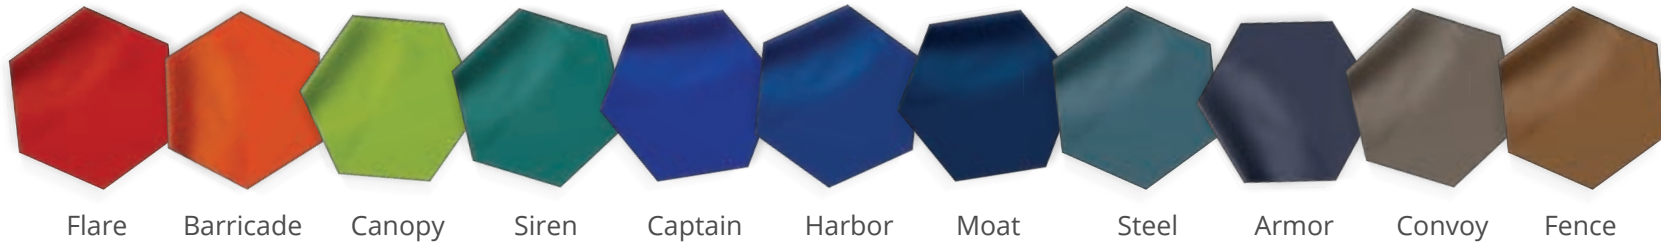

Guardian

BY SPRADLING TEXTILES

VINYL