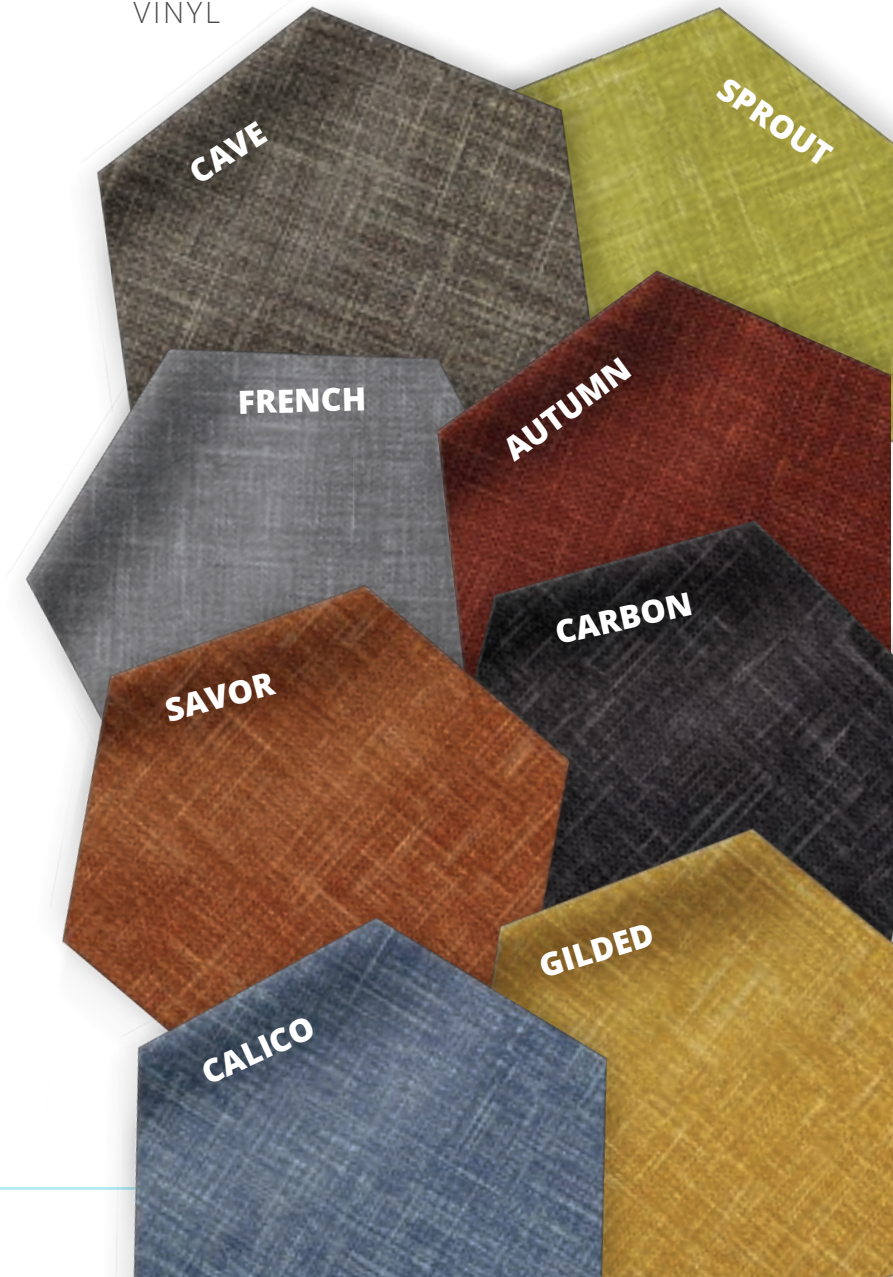

Vanguard CV

BY MOMENTUM TEXTILES

NEW

VINYL