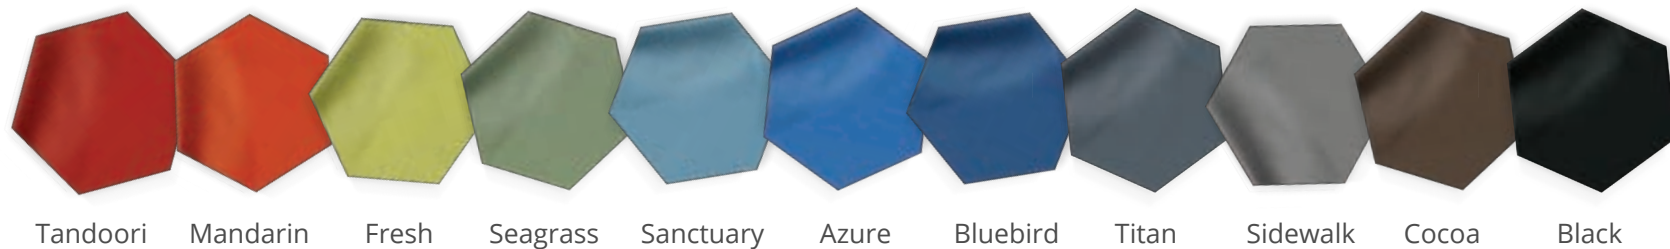

Edgeline BY SPRADLING TEXTILES

VINYL

Autumn Ruby Mustard Olive Clover Atlantic

Peacock Royal Midnight Storm Pewter Graphite

GrabBag Baton Colors

THE HOOK IS ALWAYS WHITE.

White Blue Orange Green Natural Black

White

Bookcase Backing Options

Matching Carcass

Writable White

Charcoal Gray

Table Leg Finishes

Silver

NorvaBoard™